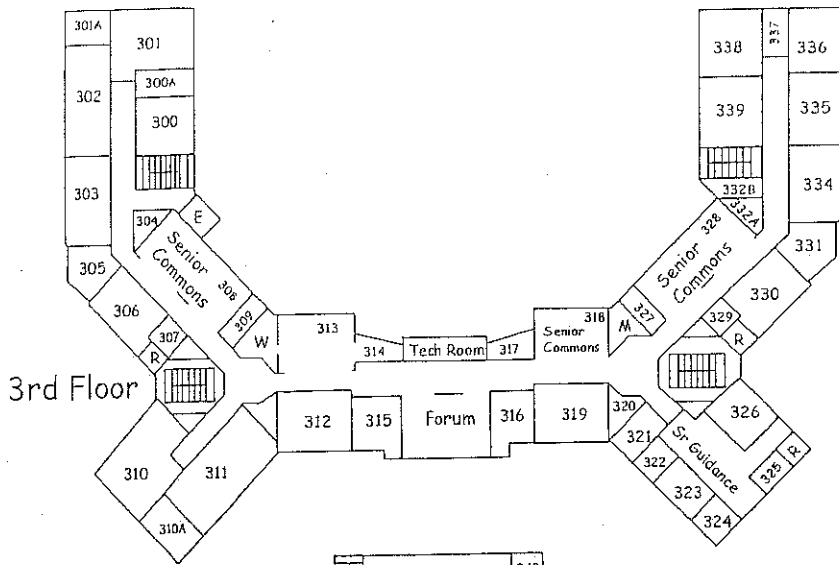

# Maggie L. Walker Governor's School

1000 N. Lombardy Street  
Richmond, VA 23220

### Room Labels

- R = Unisex Restroom
- M = Men's Restroom
- W = Women's Restroom
- O = P.E. Office
- E = Elevator