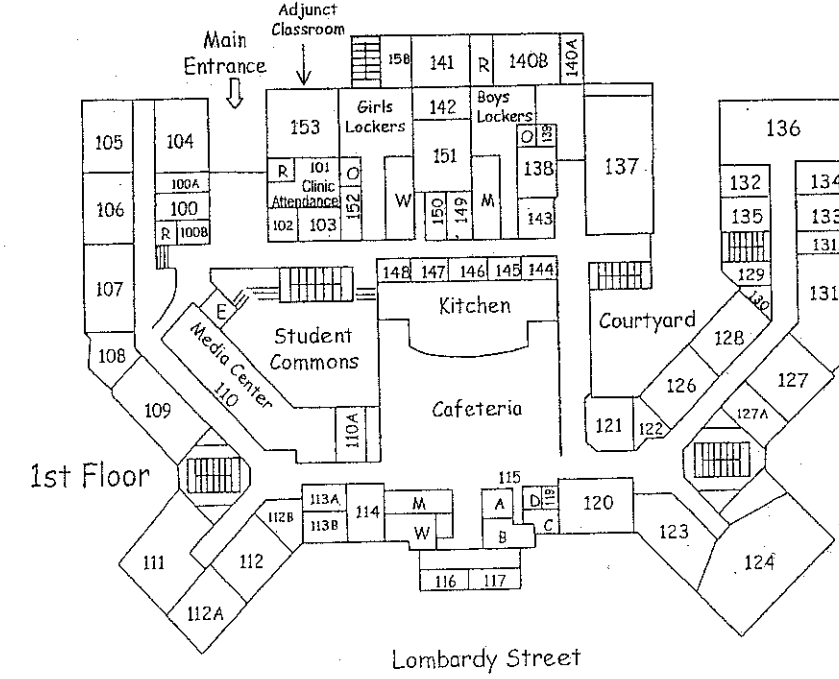

# Maggie L. Walker Governor's School

1000 N. Lombardy Street  
Richmond, VA 23220

### Room Labels

- R = Unisex Restroom
- M = Men's Restroom
- W = Women's Restroom
- O = P.E. Office
- E = Elevator

### Parking Options

Elizabeth Street (small lot)  
MLWGS lot off Lombardy St.

James River Bus Lines lot off Allen Ave.  
(across from JRBL building)