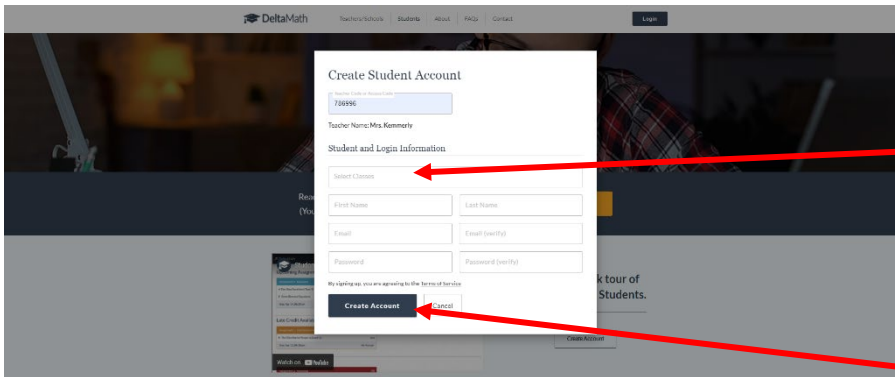

Go to www.deltamath.com.

Click on the button "For Students"

Click on the button "Create Account"

Click on the button "Sign up with DeltaMath"

Type in my Teacher Code. It is 786996.

Under “Select Classes” choose 1.

Fill in your personal information and select “Create Account”

You should see Algebra II+ Summer Assignment 21-22 listed under “Upcoming Assignments”. Select the assignment to begin.

There are many topics here for you to try. Each topic requires you to get a specific number correct. Once you reach the required number correct, you will move to the next topic. The number correct is not the same for all topics. If you answer a question incorrectly, it will give you a second attempt. After two incorrect answers, the question will show you how to solve the problem.