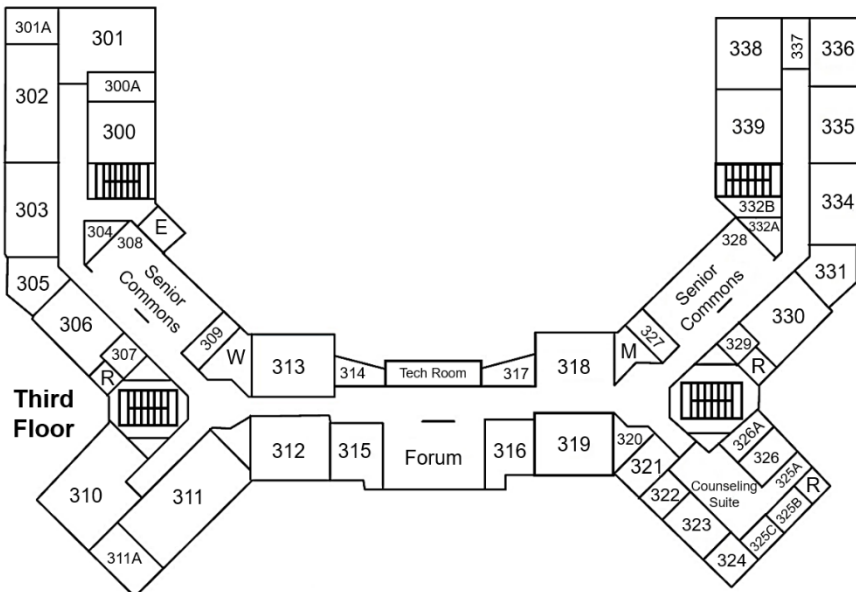

Maggie L. Walker
GOVERNOR'S SCHOOL
for Government and International Studies

1000 N. Lombardy St.
 Richmond, VA 23220

Room Labels

- R = Unisex Restroom
- M = Men's Restroom
- W = Women's Restroom
- O = P.E. Office
- E = Elevator

Parking Options

Please do not park in fire lanes

- ◆ Elizabeth Street (small lot)
- ◆ MLWGS lot off Lombardy St.
- ◆ CD King Building lot off Mozelle St. (gated lot across Leigh St. from school)
- ◆ Street parking on Moore, Leigh, or Elizabeth St.
- ◆ Pay Parking is available at the Bowe St. Deck.