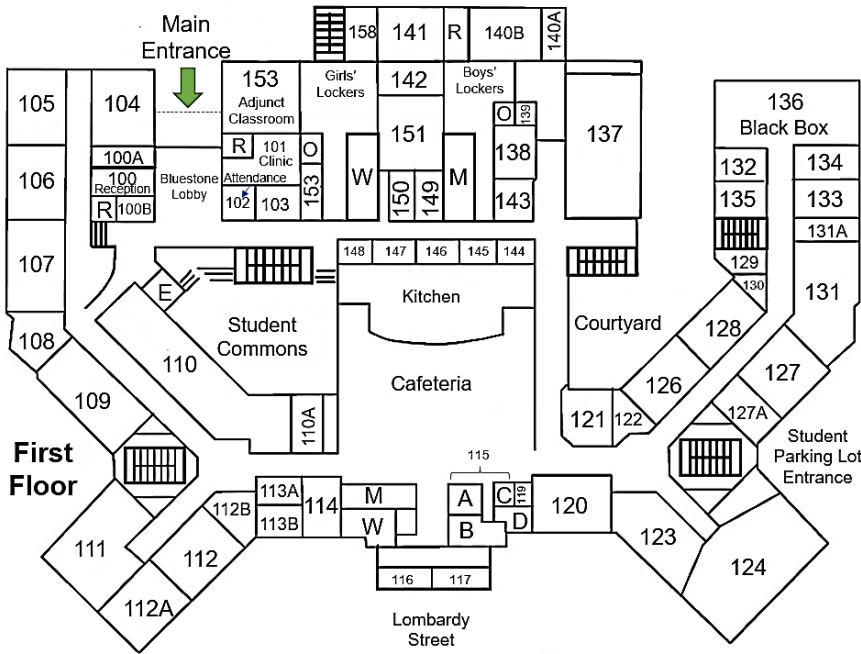

Maggie L. Walker
GOVERNOR'S SCHOOL
for Government and International Studies

1000 N. Lombardy St.
 Richmond, VA 23220

Room Labels

- R = Unisex Restroom
- M = Men's Restroom
- W = Women's Restroom
- O = P.E. Office
- E = Elevator

Parking Options

Please do not park in fire lanes

- ◆ Elizabeth Street (small lot)
- ◆ MLWGS lot off Lombardy St.
- ◆ CD King Building lot off Mozelle St. (gated lot across Leigh St. from school)
- ◆ Street parking on Moore, Leigh, or Elizabeth St.
- ◆ Pay Parking is available at the Bowe St. Deck.