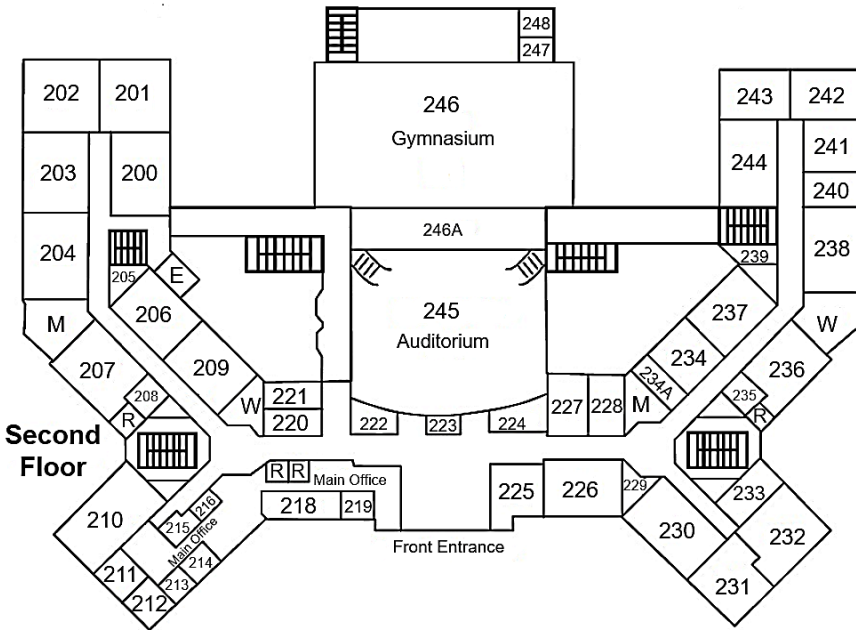

Maggie L. Walker
GOVERNOR'S SCHOOL
for Government and International Studies

1000 N. Lombardy St.
 Richmond, VA 23220

Room Labels

- R = Unisex Restroom
- M = Men's Restroom
- W = Women's Restroom
- O = P.E. Office
- E = Elevator

Parking Options

Please do not park in fire lanes

- ◆ Elizabeth Street (small lot)
- ◆ MLWGS lot off Lombardy St.
- ◆ CD King Building lot off Mozelle St. (gated lot across Leigh St. from school)
- ◆ Street parking on Moore, Leigh, or Elizabeth St.
- ◆ Pay Parking is available at the Bowe St. Deck.